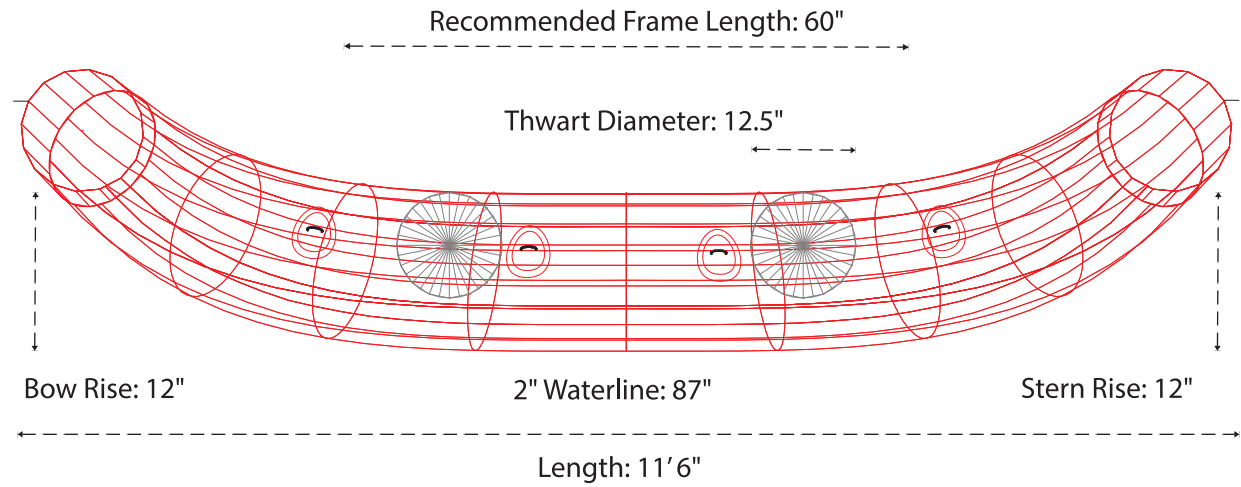

PUMA

Please use the specifications as a guideline only.

800-247-3432 ~ info@aire.com
www.aire.com

AIRE & Tributary boats are handcrafted by skilled professionals. As with all handcrafted items, there may be some slight variations from boat to boat, all measurements are subject to 1" + or - variation.

*Measured with no thwarts installed