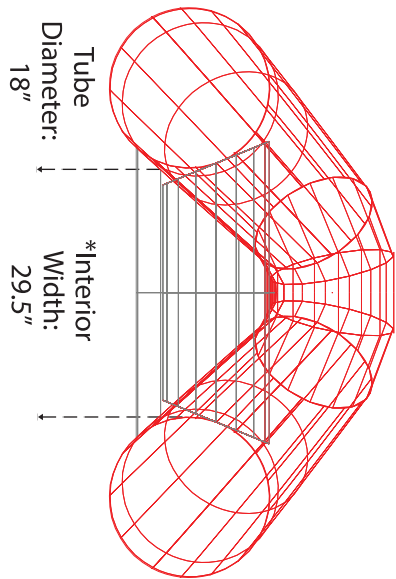

PUMA

Please use the specifications as a guideline only.

800-247-3432 ~ info@aire.com
www.aire.com

AIRE & Tributary boats are handcrafted by skilled professionals. As with all handcrafted items, there may be some slight variations from boat to boat, all measurements are subject to 1" + or - variation.

*Measured with no thwarts installed