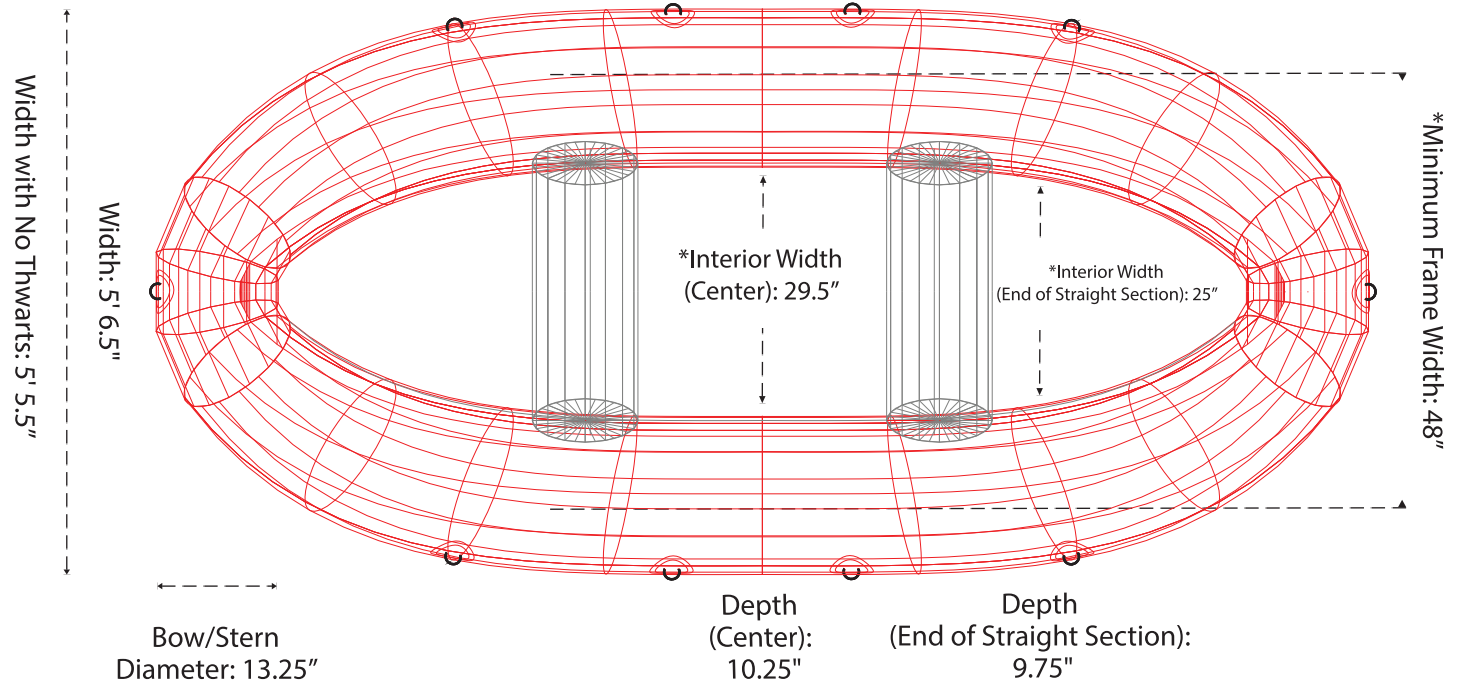

PUMA

Please use the specifications as a guideline only.

800-247-3432 ~ info@aire.com
www.aire.com

AIRE & Tributary boats are handcrafted by skilled professionals. As with all handcrafted items, there may be some slight variations from boat to boat, all measurements are subject to 1" + or - variation.

*Measured with no thwarts installed